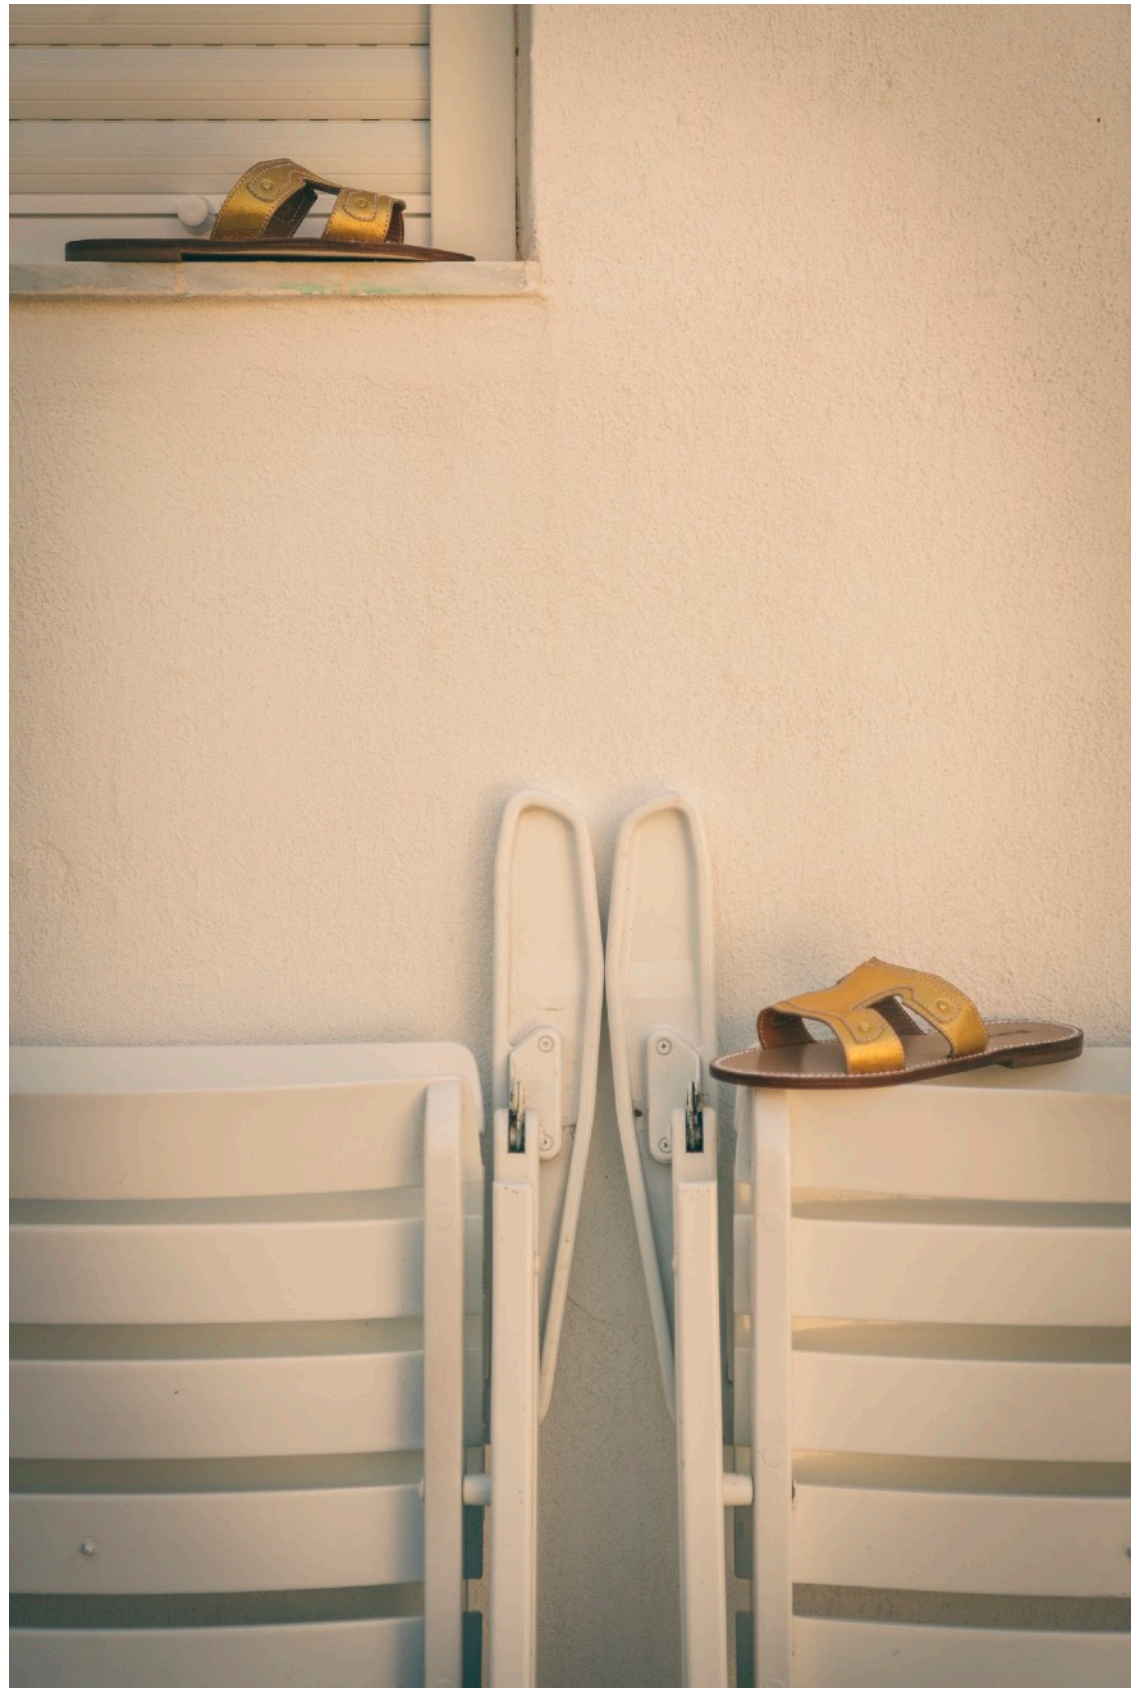

ECHO
Castanea

ECHO
Leaf

ECHO BB
Soft Black

DIONE
Golden Bronze

DIONE
Moss

HERSE
Golden Bronze

HERSE
Castanea WT

HERSE
Tangerine