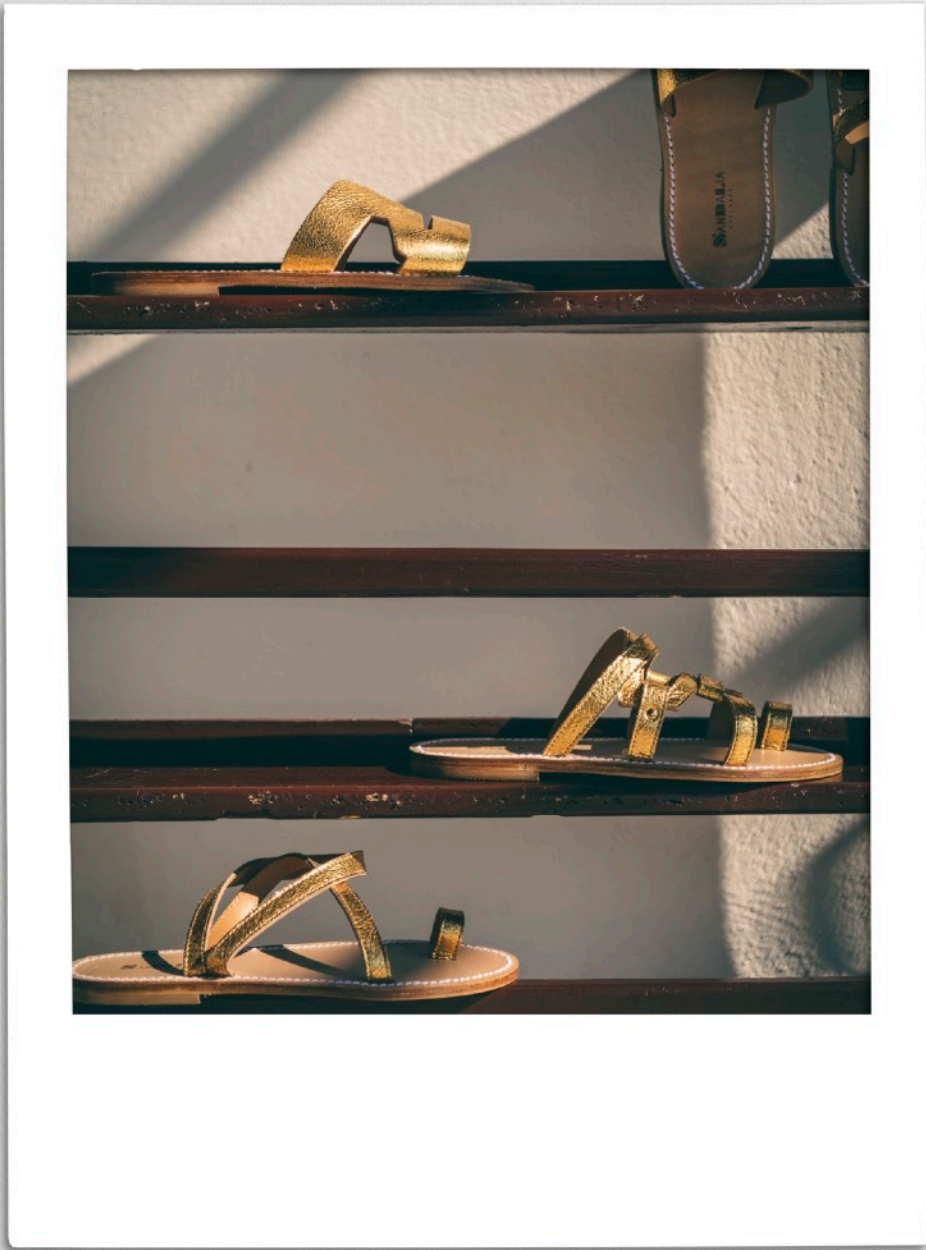

ECHO
Castanea

ECHO
Leaf

ECHO BB
Soft Black

DIONE
Golden Bronze

DIONE
Moss

HERSE
Golden Bronze

HERSE
Castanea WT

HERSE
Tangerine