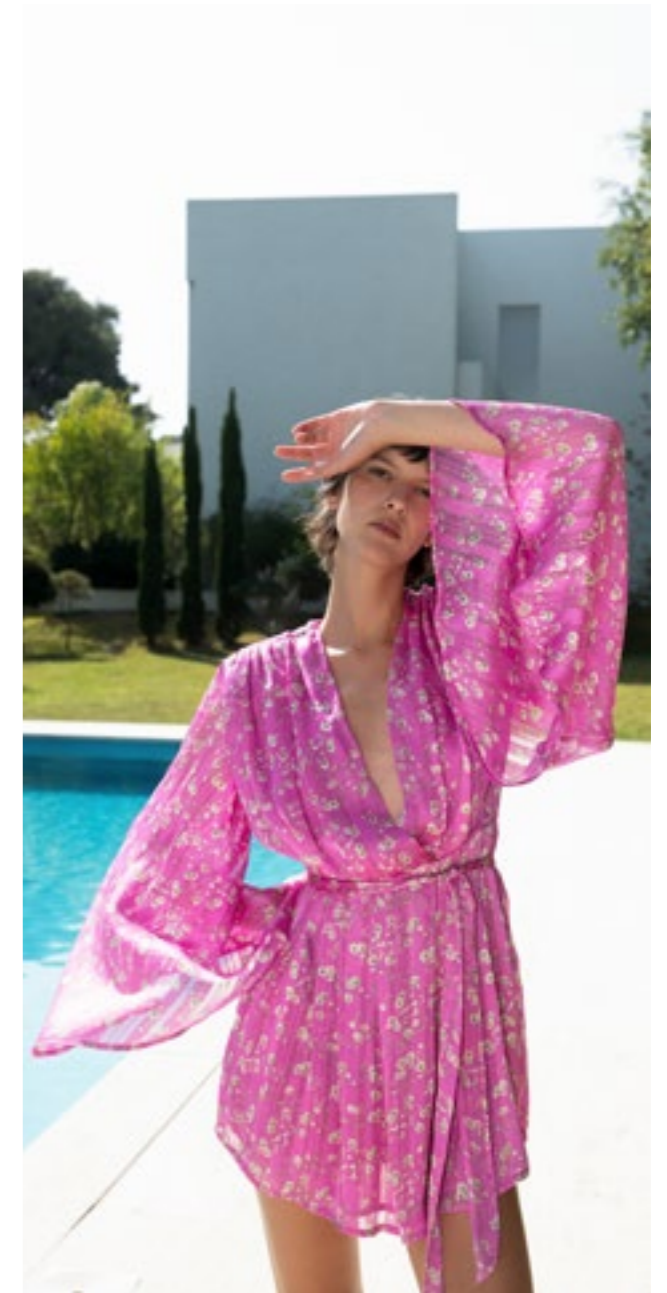

FLORIAN DRESS

#D10125

XS, S, M, L

BLACK

LIME

FUCHSIA

MIRA DRESS

#D10119

XS, S, M, L

BLACK

LIME

FUCHSIA