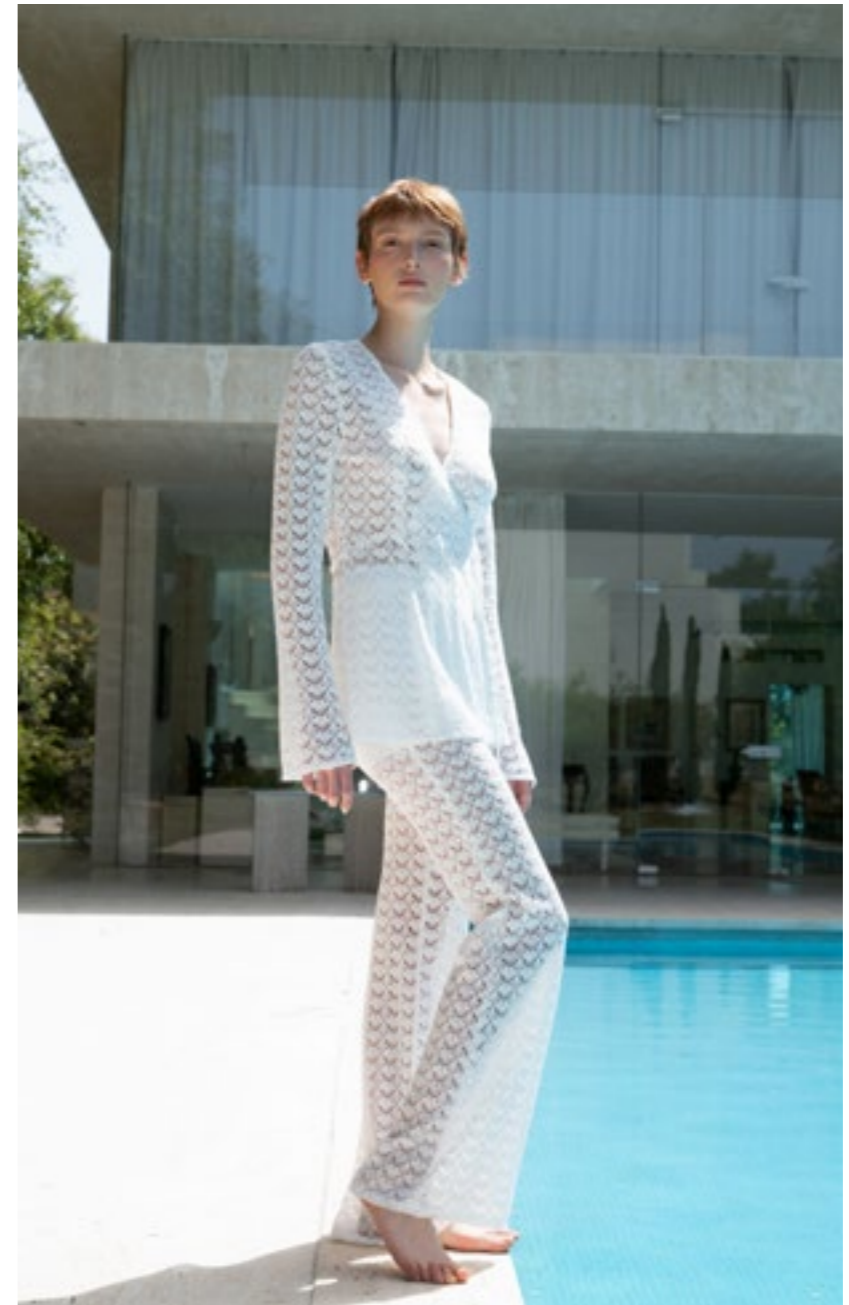

XS, S, M, L

WAVE PANTS

#P50006

XS, S, M, L

FUCHSIA

SPEARMINT

NAVY

RENZO TOP