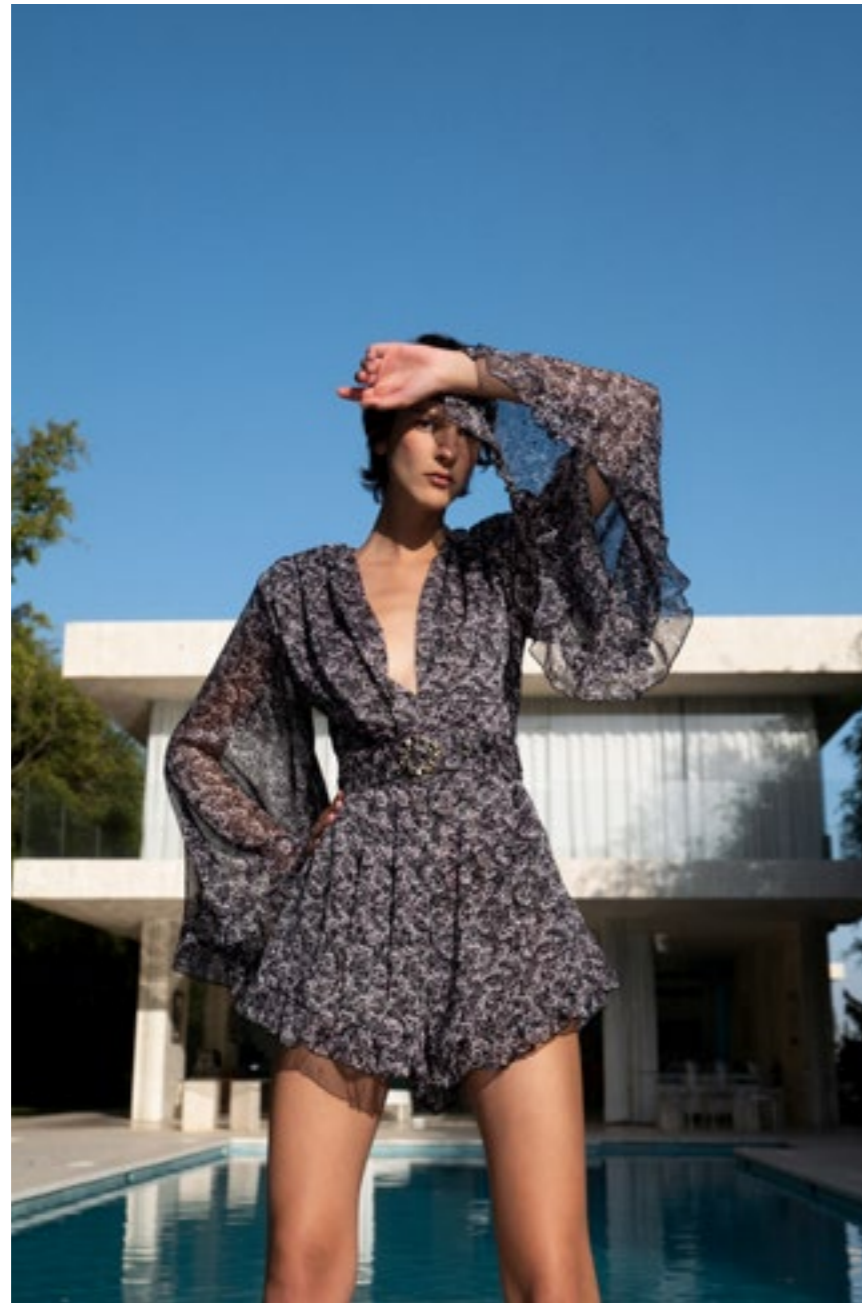

#D10124

XS, S, M, L

OFF
WHITE

BLACK

LILAC

CRICKET JUMPSUIT

#JU60002

XS, S, M, L