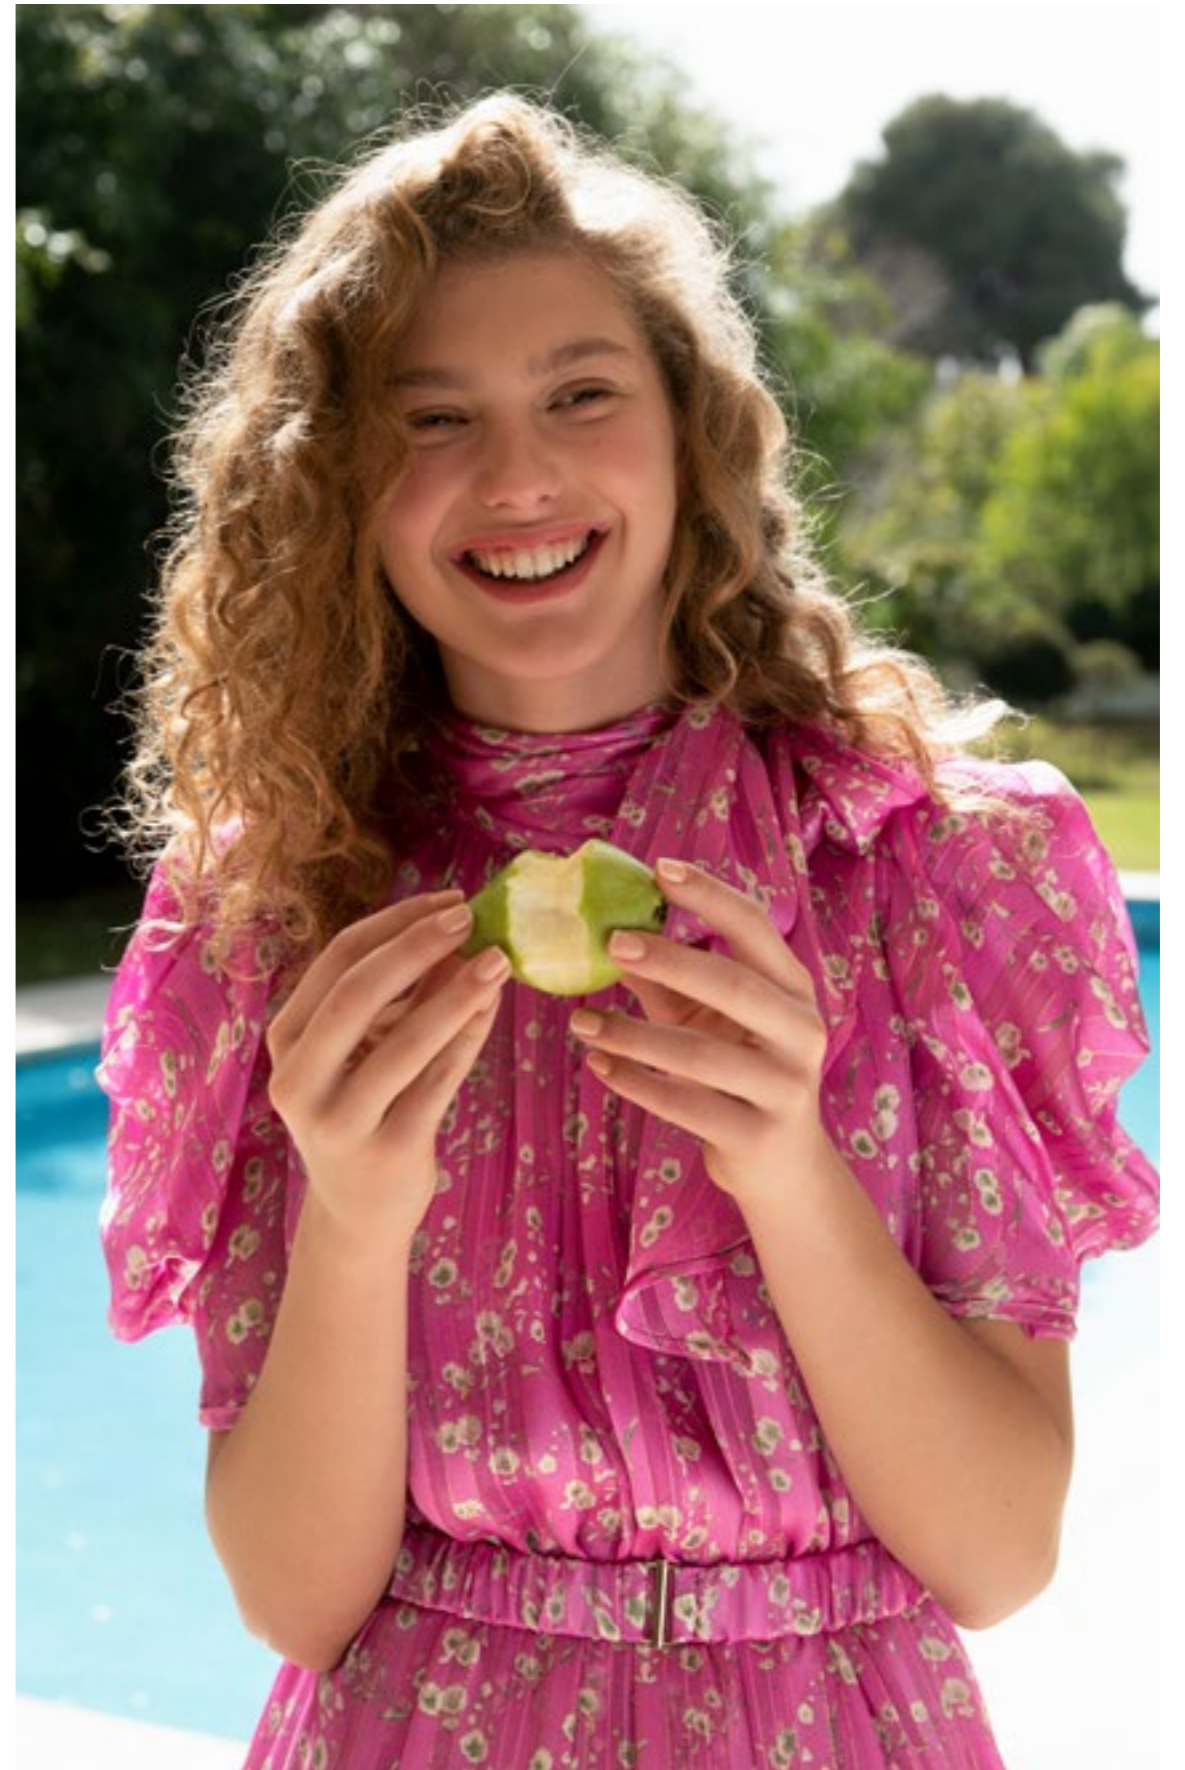

GARDENIA DRESS

#D10126

XS, S, M, L

BLACK

LIME

FUCHSIA