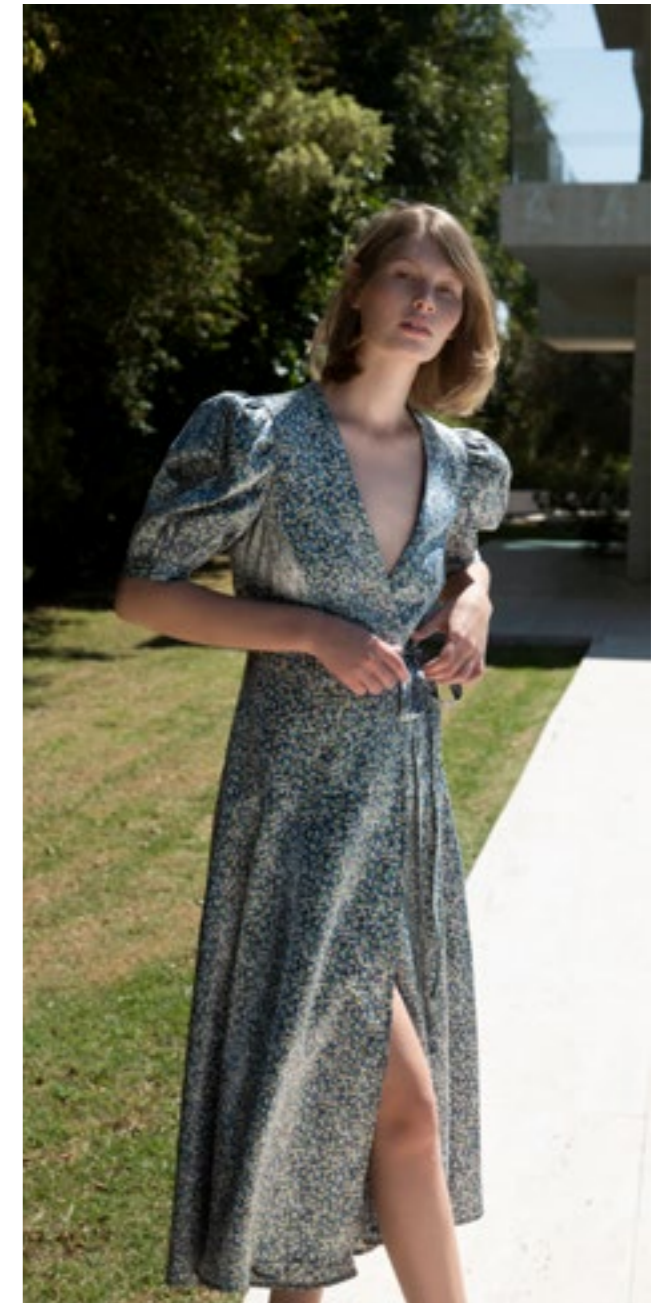

DOVE DRESS

#D10115

XS, S, M, L

BLUE PRINT YELLOW PRINT GREY PRINT