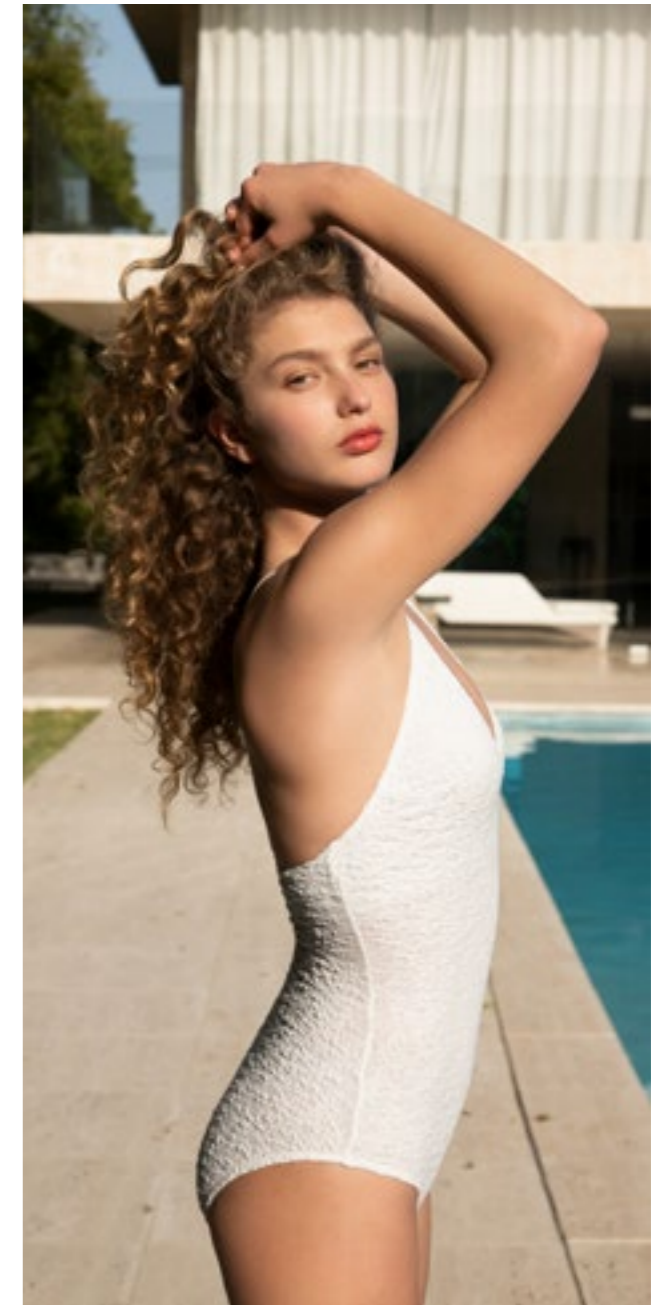

LARISSA BODYSUIT

#B30002

XS, S, M, L

WHITE BLACK

BALSAMI BODYSUIT

#B30001

XS, S, M, L

WHITE BLACK