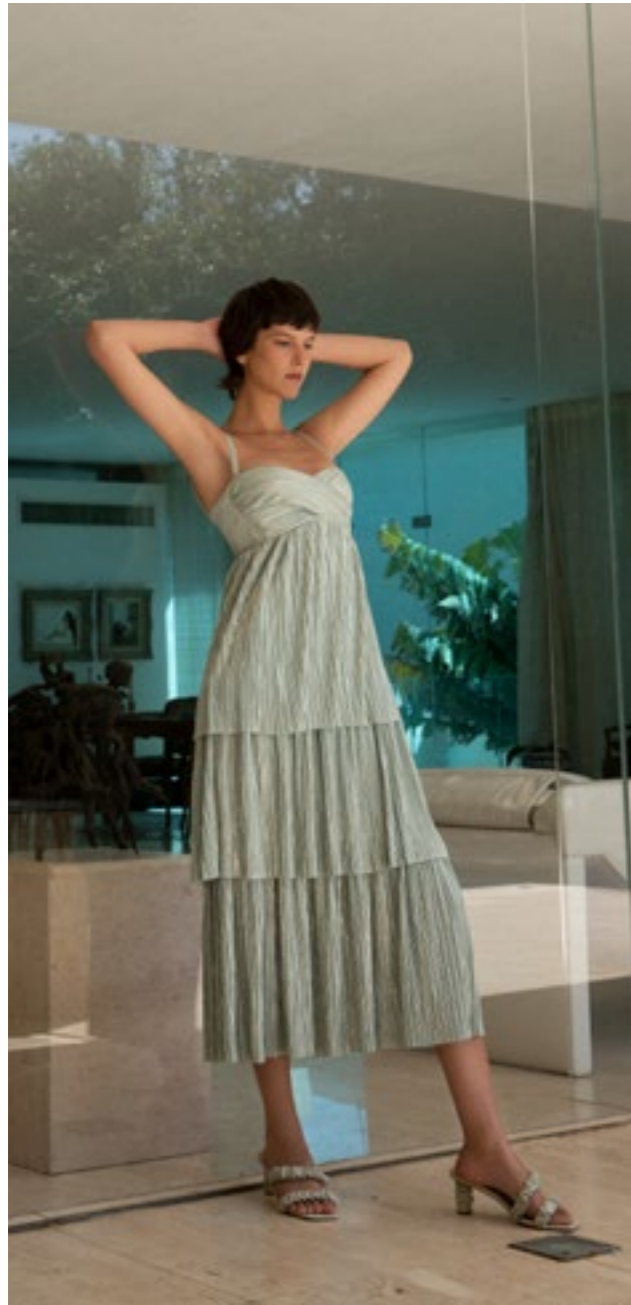

ANDROMEDA DRESS

#D10066

XS, S, M, L