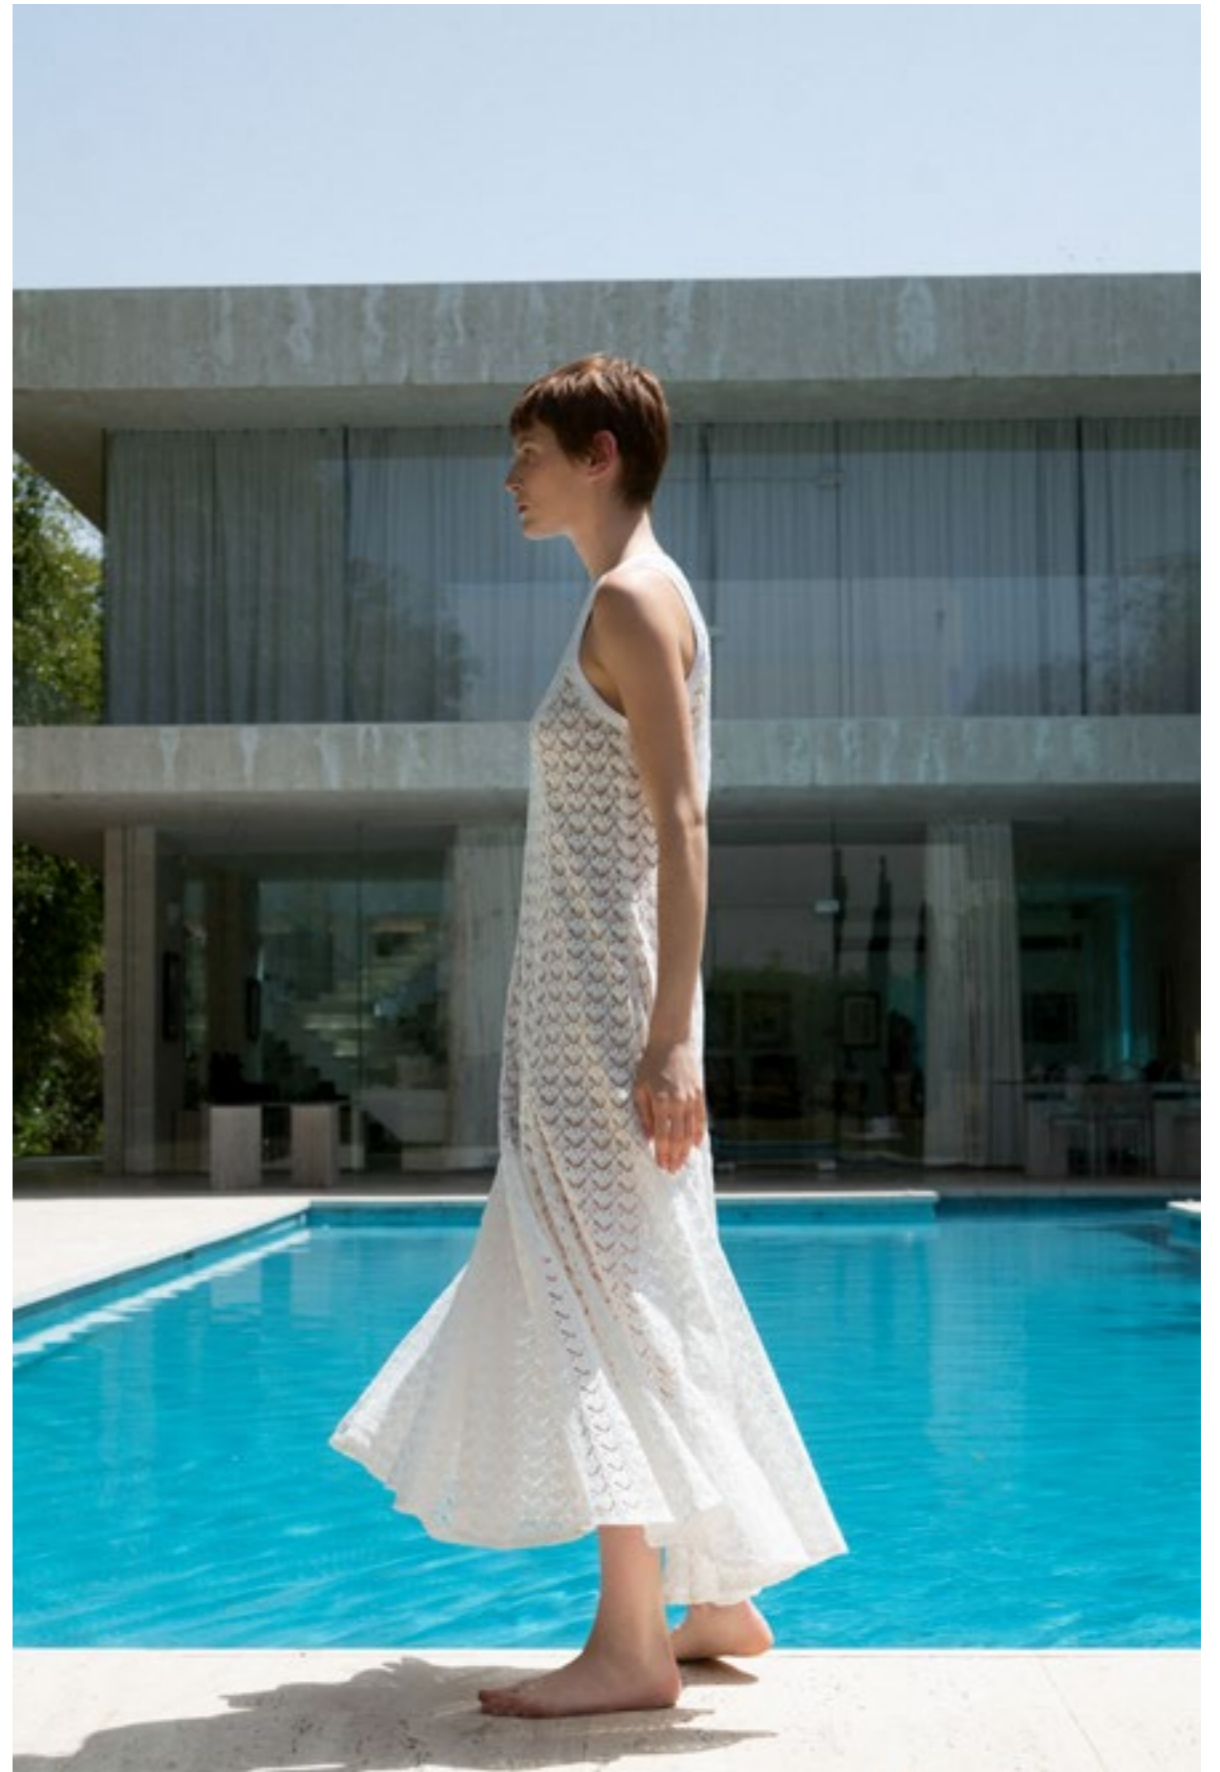

LIORA DRESS

#D10147

XS, S, M, L

WHITE

BLACK

PASTEL
YELLOW