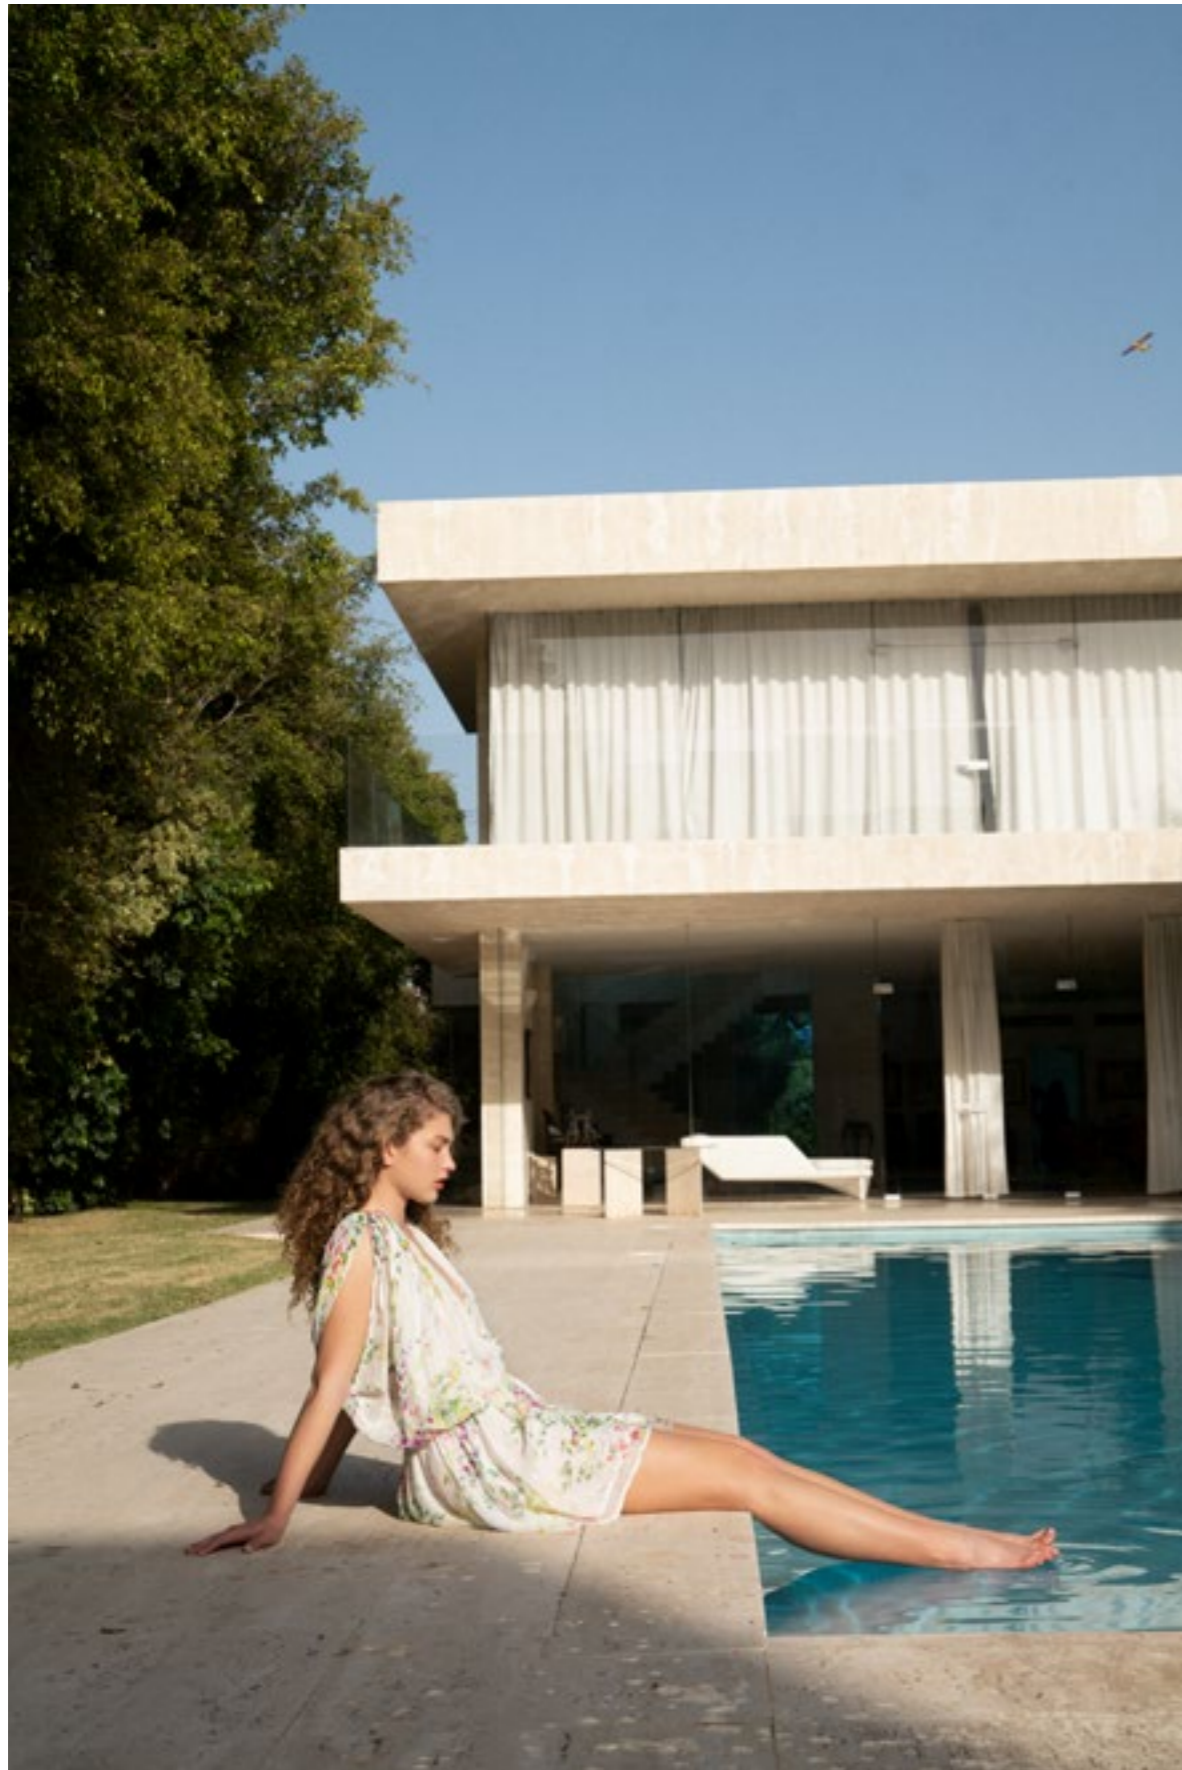

KOCHANG DRESS

#D10142

XS, S, M, L

WHITE

BLACK