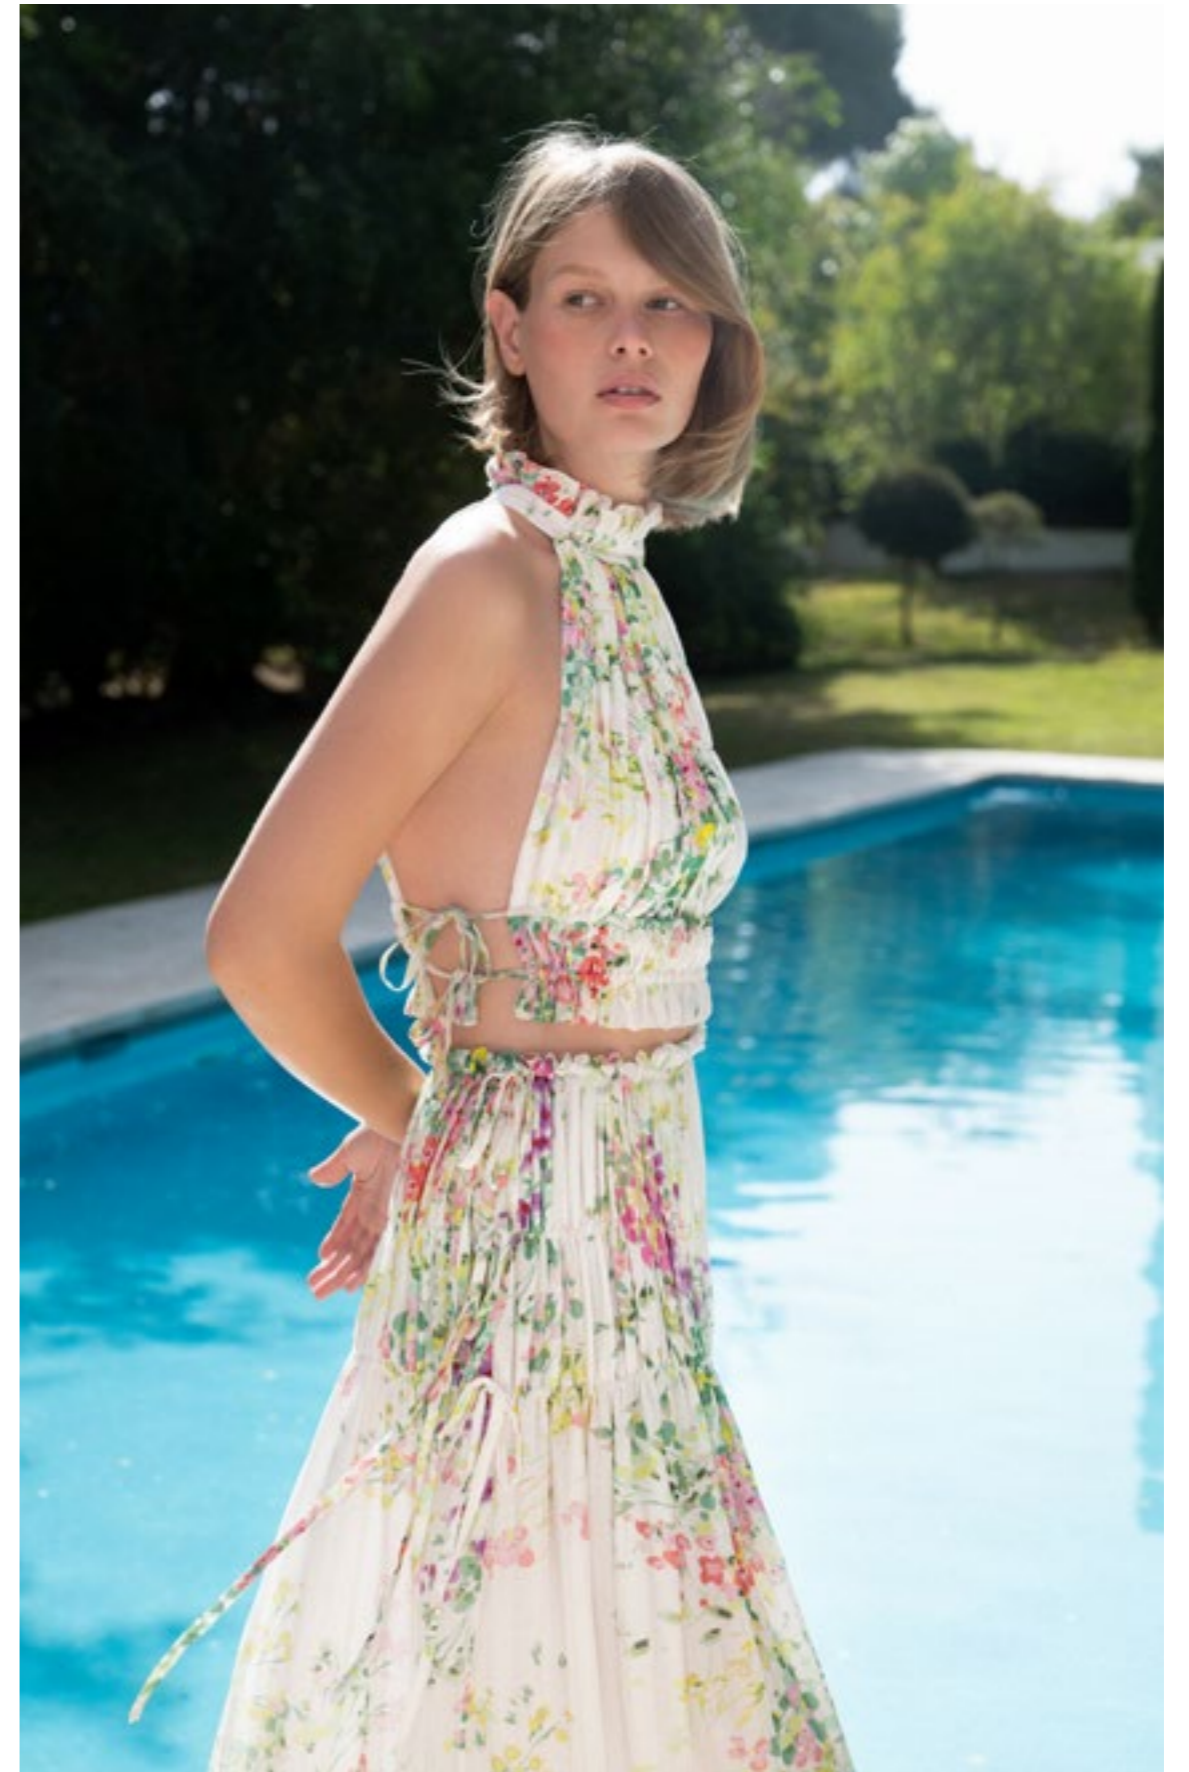

PIA TOP

#T20098

XS, S, M, L

INES SKIRT

#S40028

XS, S, M, L