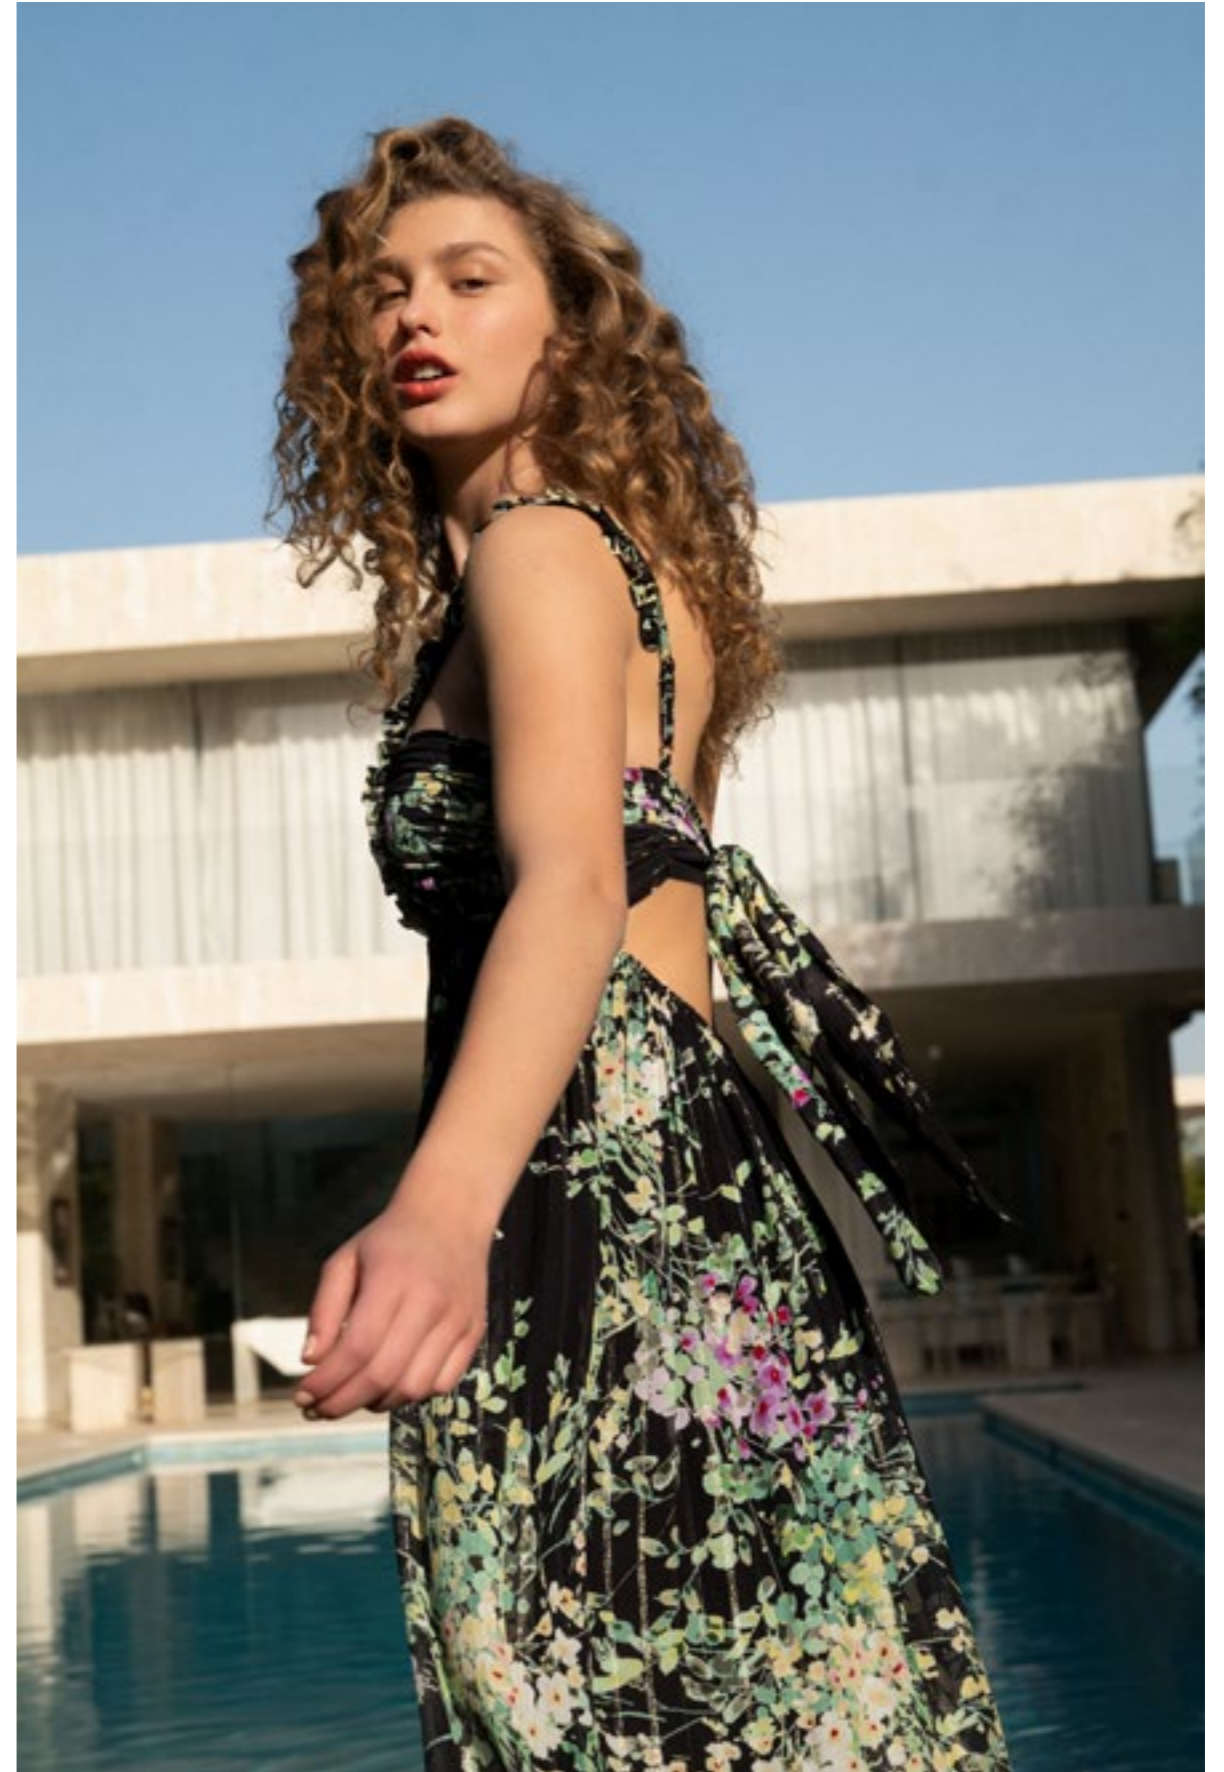

#T20099

XS, S, M, L

WHITE

BLACK

#D10138

XS, S, M, L

WHITE

BLACK