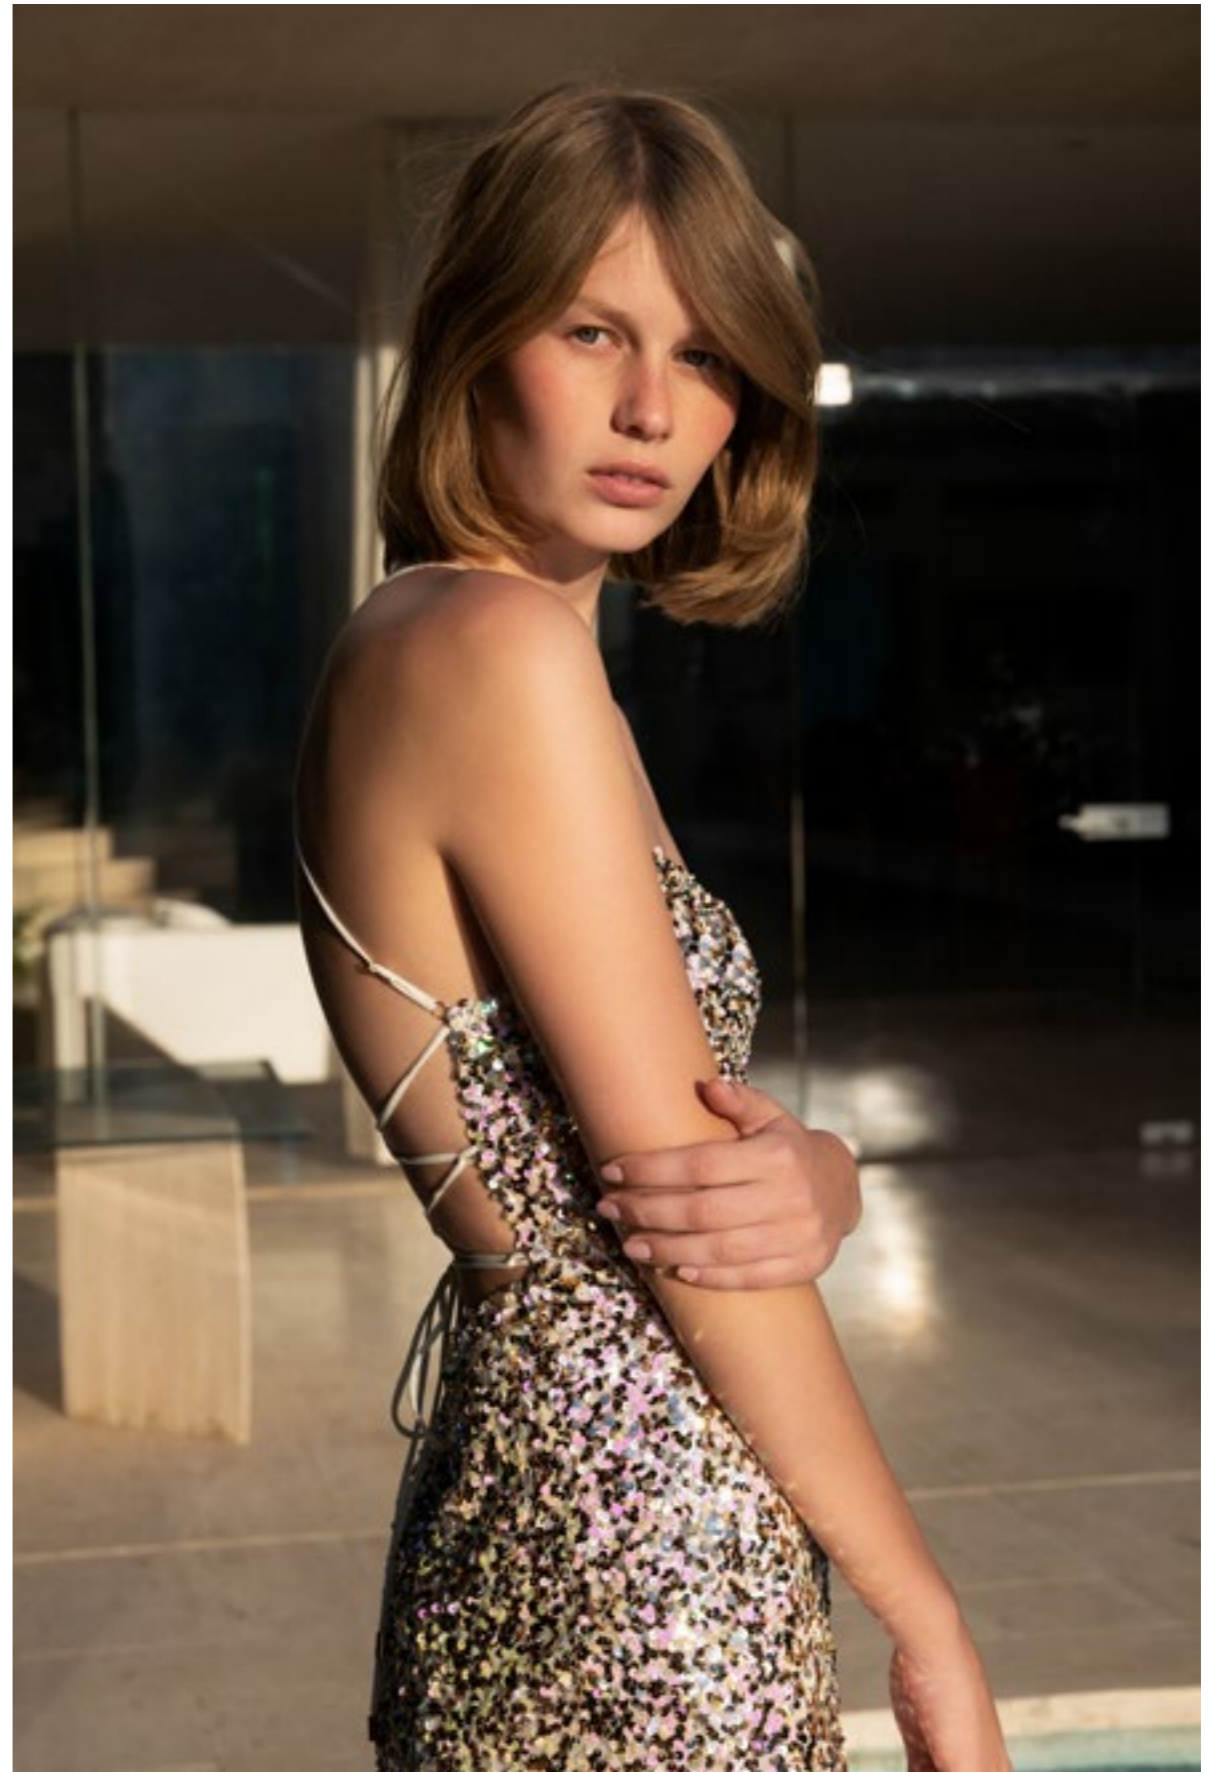

MIRIT DRESS

#D10131

XS, S, M, L

MULTICOLOR
WHITE

MULTICOLOR
BLACK