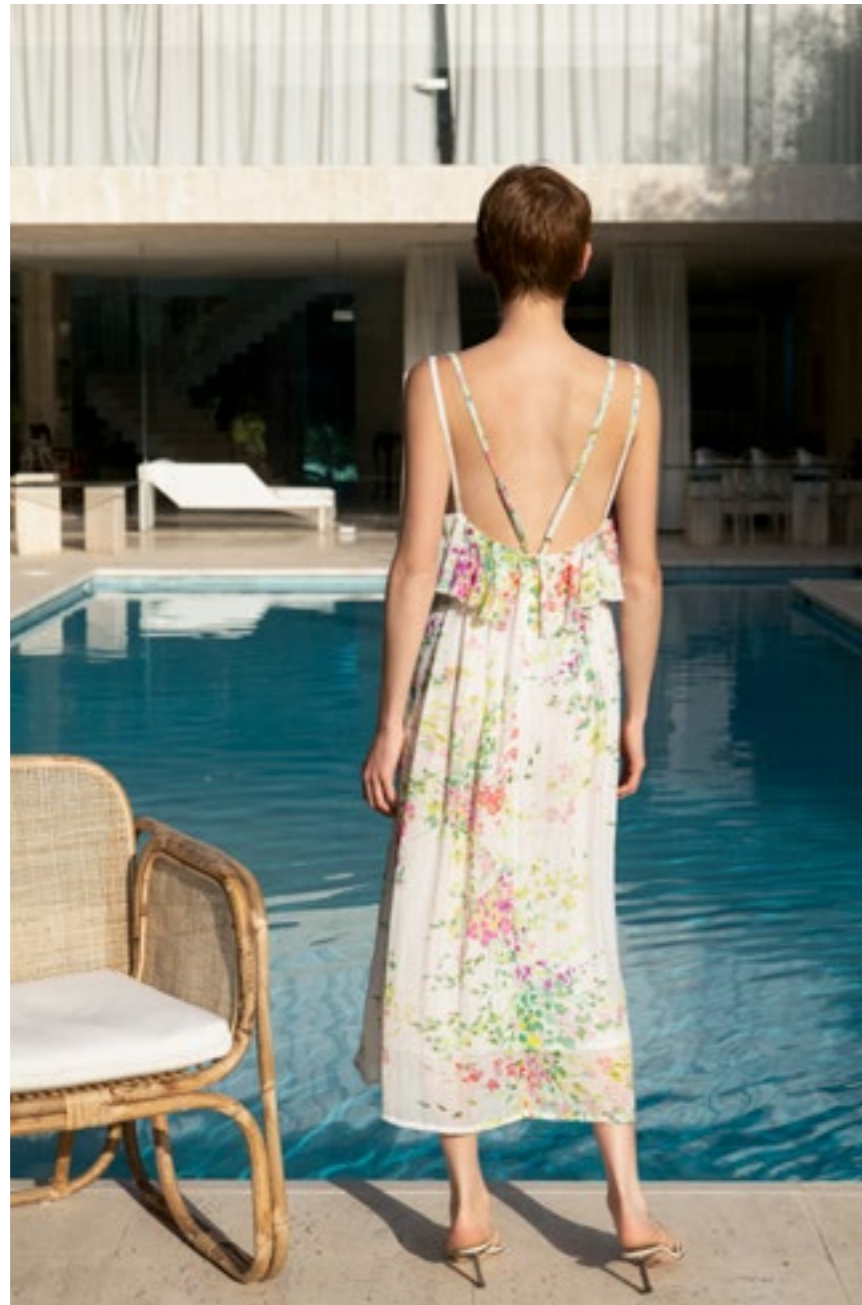

SABINA MUSÁYEV

Spring Summer 2022

SABINA MUSÁYEV

Spring Summer 2022

•

FARFALLA DRESS

#D10140

XS, S, M, L