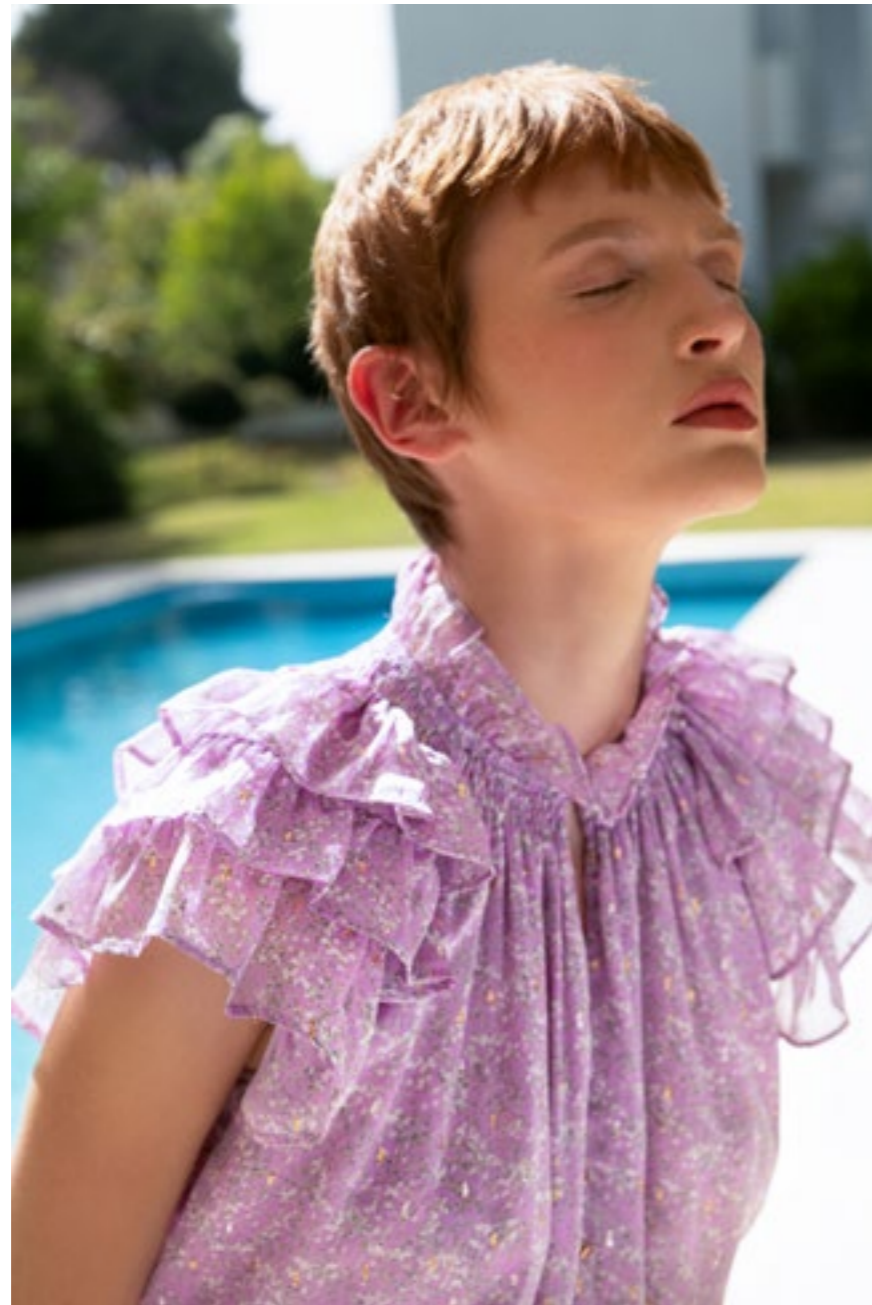

VITTORIA DRESS

#D10132

XS, S, M, L

OFF
WHITE

BLACK

LILAC

ORNELLA DRESS

#D10135