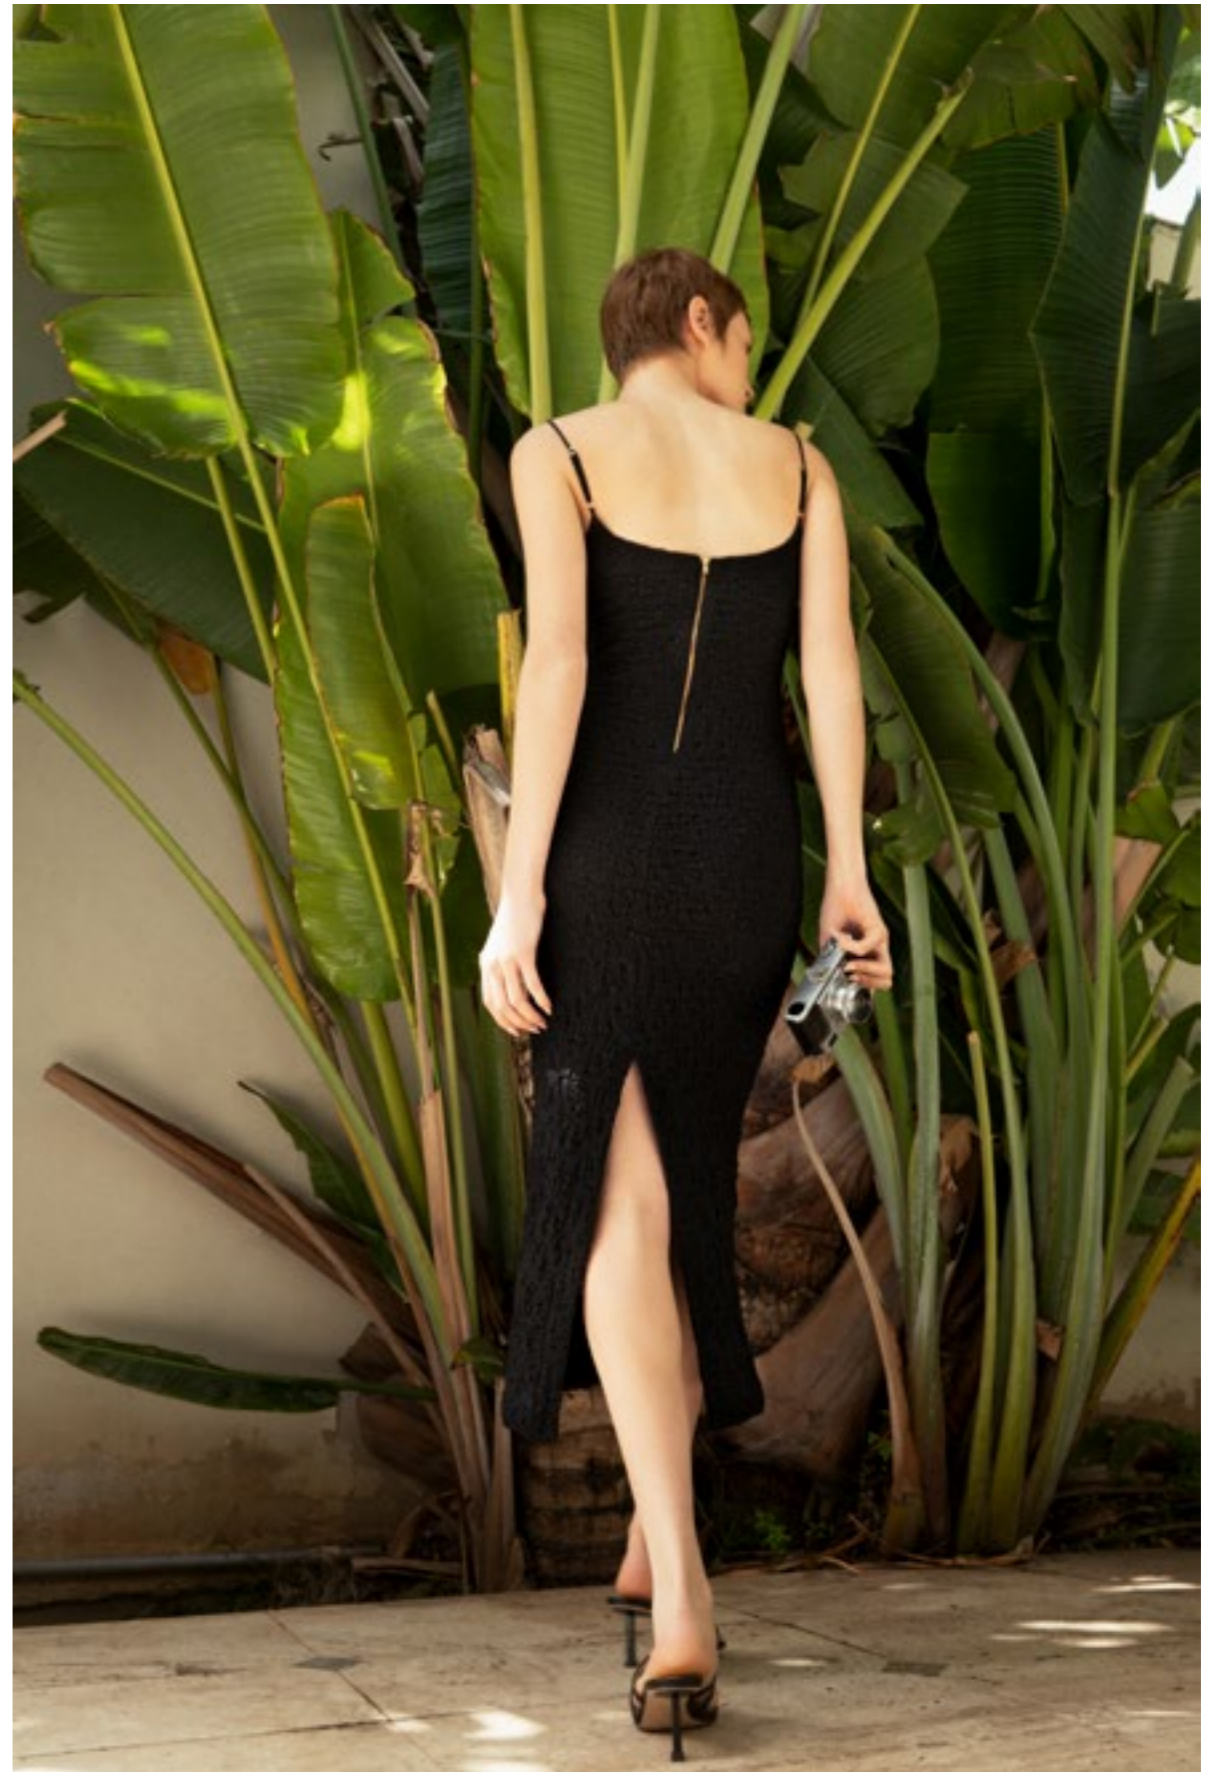

ALANI DRESS

#D10145

XS, S, M, L

WHITE

BLACK